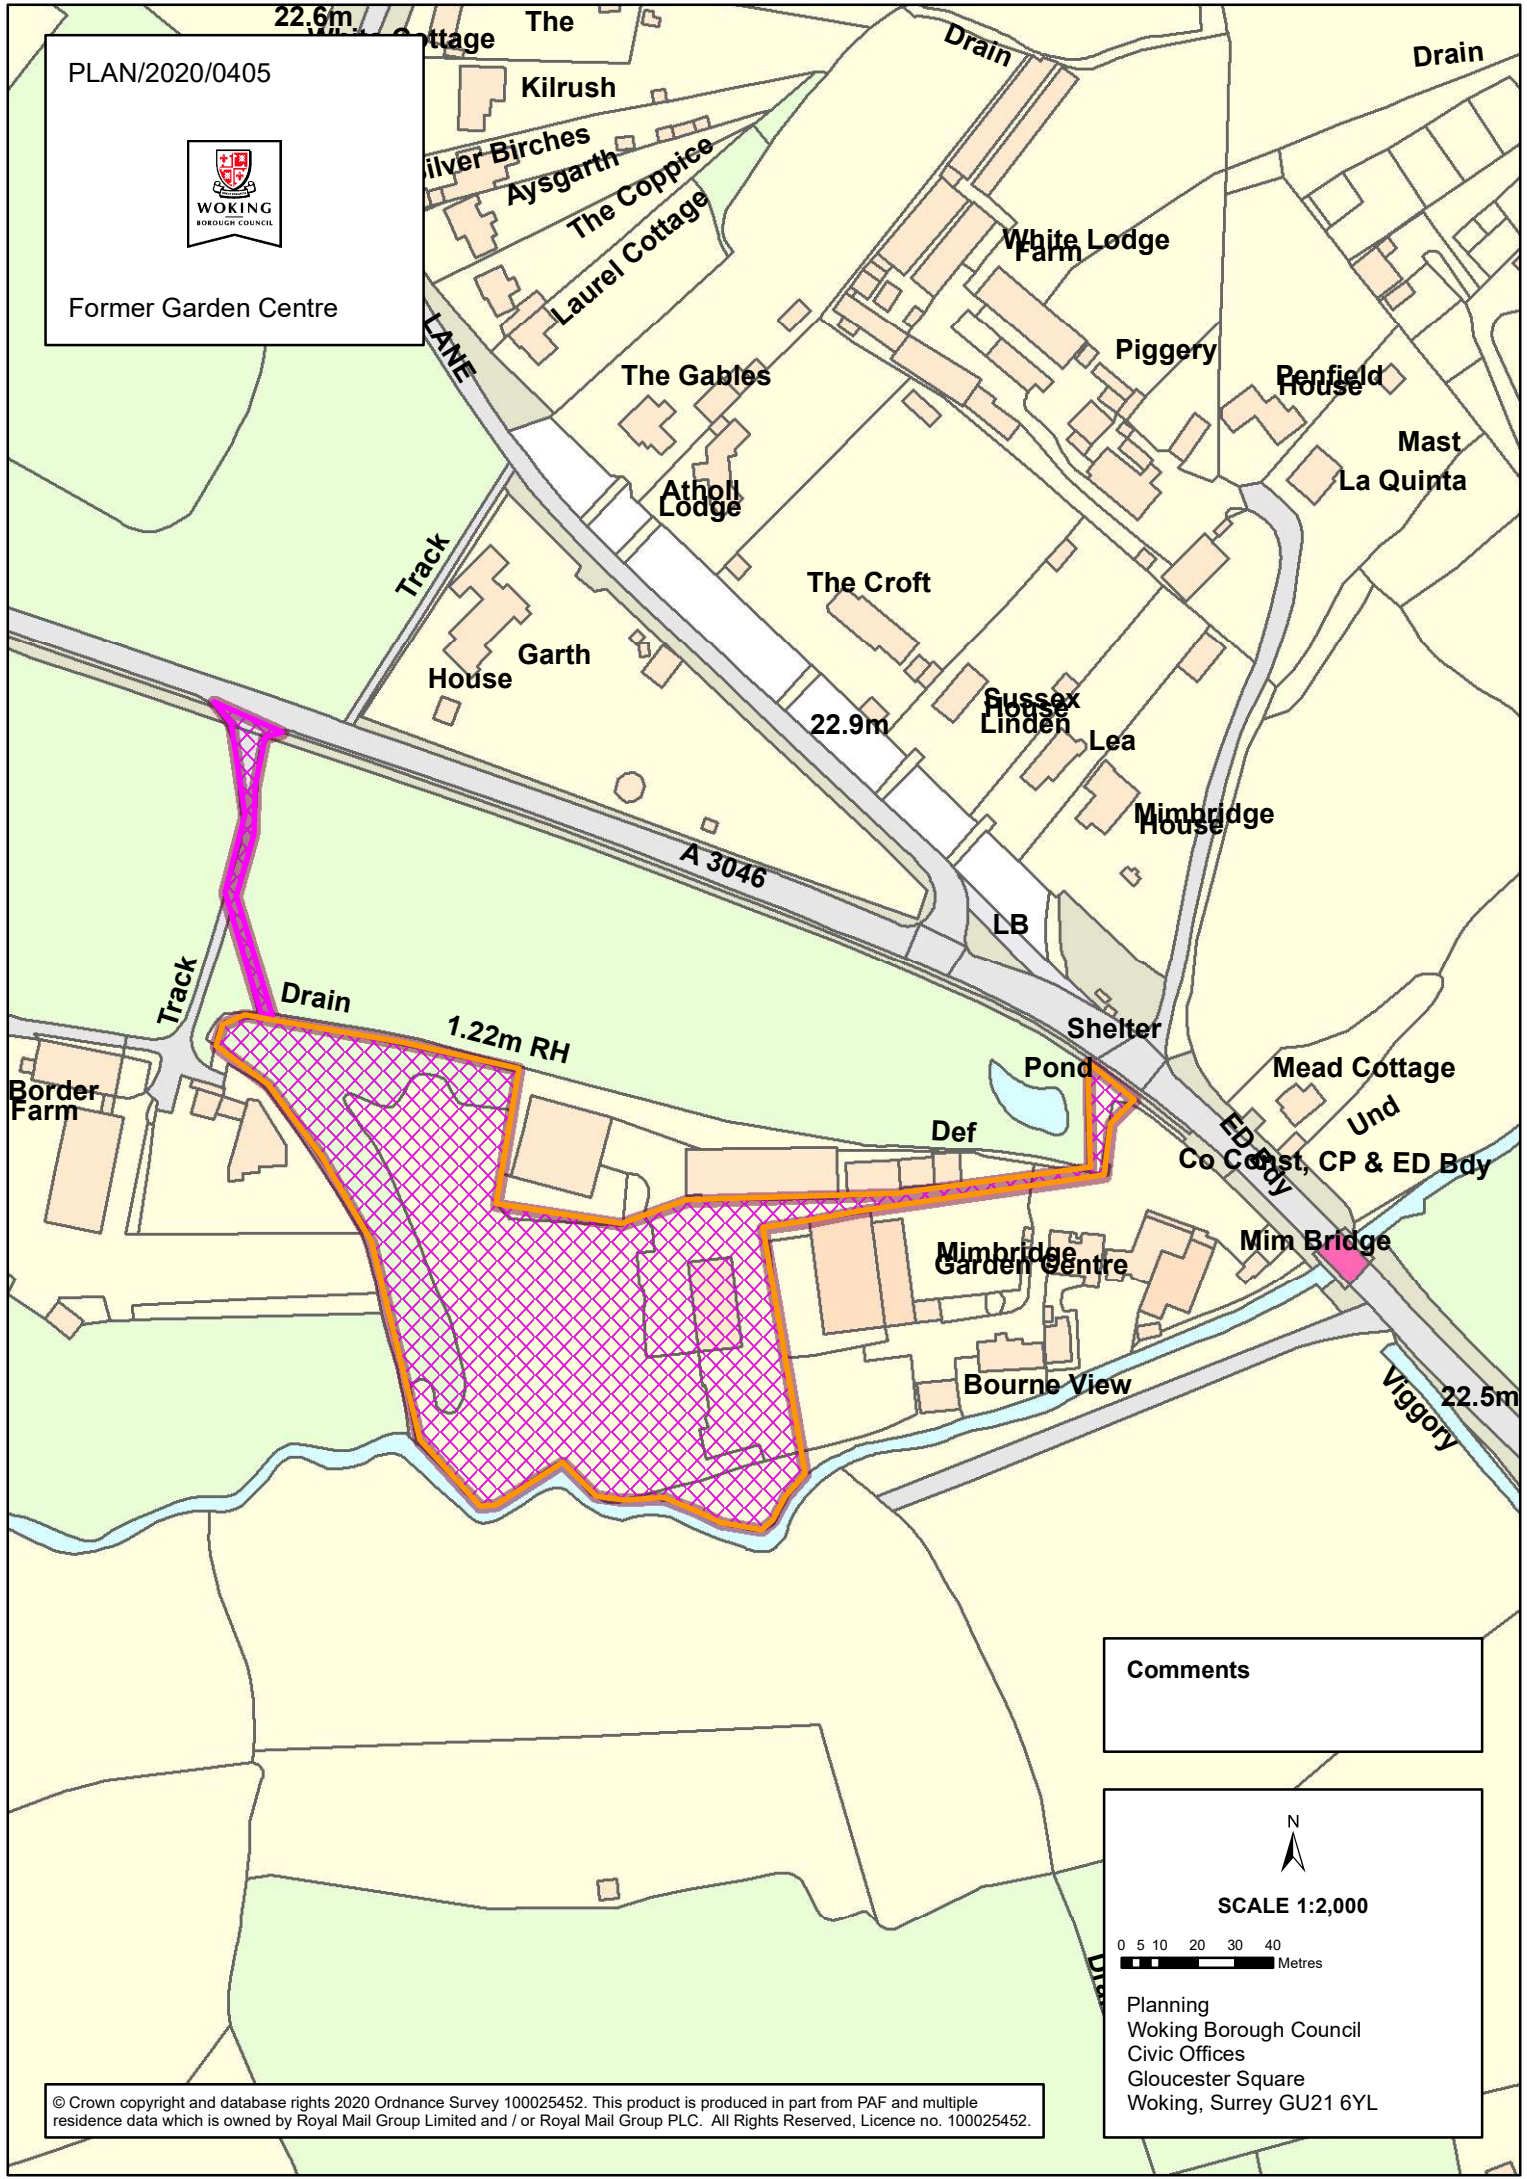

PLAN/2020/0405

Former Garden Centre

Comments

N

SCALE 1:2,000

0 5 10 20 30 40 Metres

Planning  
Woking Borough Council  
Civic Offices  
Gloucester Square  
Woking, Surrey GU21 6YL